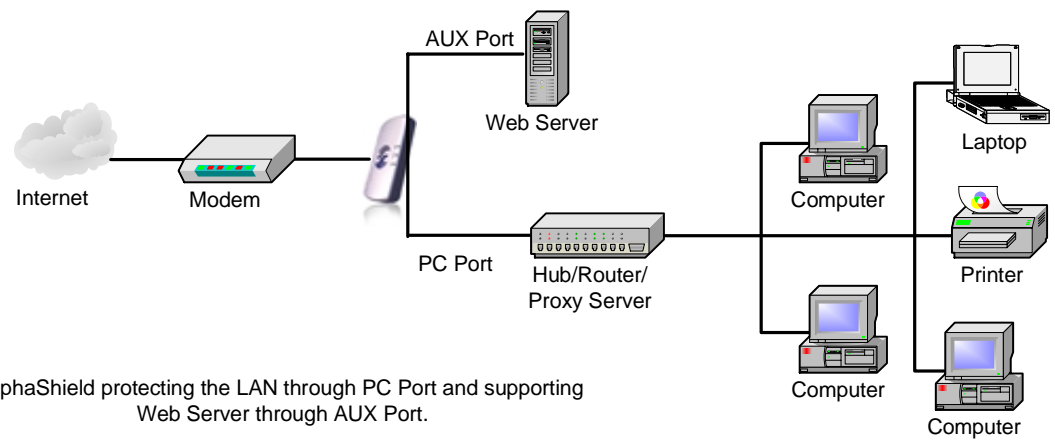

Number of computers supported by AlphaShield depends upon the connection speed and the capabilities of the NAT device AlphaShield supports 96 sessions.

AlphaShield Protecting Small Network with sensitive Data computers again protected from internal abuse.

AlphaShield protecting the LAN with VOIP printer and Web server.

AlphaShield protecting the LAN through PC Port and supporting Web Server through AUX Port.

Number of computers supported by AlphaShield depends upon the connection speed and the capabilities of the NAT device AlphaShield supports 96 sessions.

AlphaShield Protecting computer with Sensitive Data in the network from Internal Abuse.

User with more than one computer at home/ small office using Wireless Router.

Number of computers supported by AlphaShield depends upon the connection speed and the capabilities of the NAT device AlphaShield supports 96 sessions.