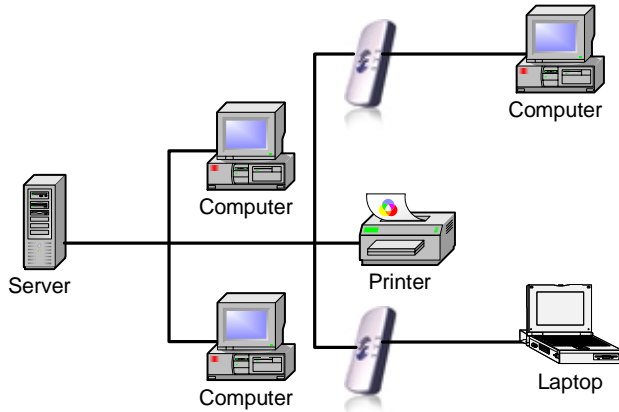

Number of computers supported by AlphaShield depends upon the connection speed and the capabilities of the NAT device AlphaShield supports 96 sessions.

AlphaShield Protecting Small Network with sensitive Data computers again protected from internal abuse.

AlphaShield protecting the LAN with VOIP printer and Web server.

AlphaShield protecting the LAN through PC Port and supporting Web Server through AUX Port.

Number of computers supported by AlphaShield depends upon the connection speed and the capabilities of the NAT device AlphaShield supports 96 sessions.

AlphaShield Protecting computer with Sensitive Data in the network from Internal Abuse.

User with more than one computer at home/ small office using Wireless Router.

Number of computers supported by AlphaShield depends upon the connection speed and the capabilities of the NAT device AlphaShield supports 96 sessions.