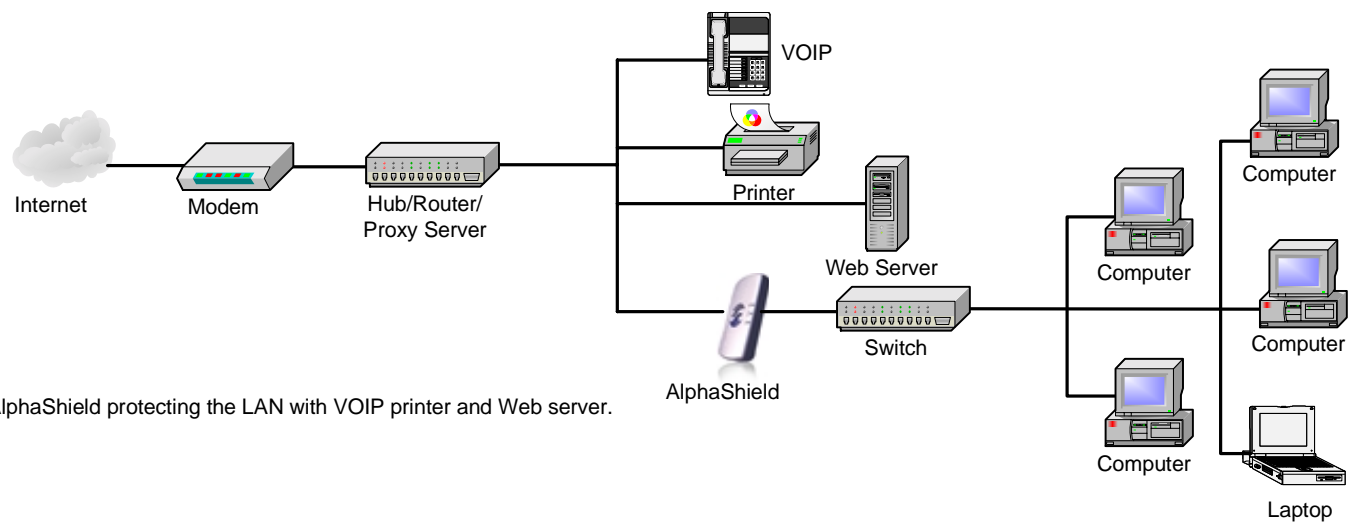

Number of computers supported by AlphaShield depends upon the connection speed and the capabilities of the NAT device AlphaShield supports 96 sessions.

AlphaShield Protecting Small Network with sensitive Data computers again protected from internal abuse.

AlphaShield protecting the LAN with VOIP printer and Web server.

AlphaShield protecting the LAN through PC Port and supporting Web Server through AUX Port.

Number of computers supported by AlphaShield depends upon the connection speed and the capabilities of the NAT device AlphaShield supports 96 sessions.

AlphaShield Protecting computer with Sensitive Data in the network from Internal Abuse.

User with more than one computer at home/ small office using Wireless Router.

Number of computers supported by AlphaShield depends upon the connection speed and the capabilities of the NAT device AlphaShield supports 96 sessions.