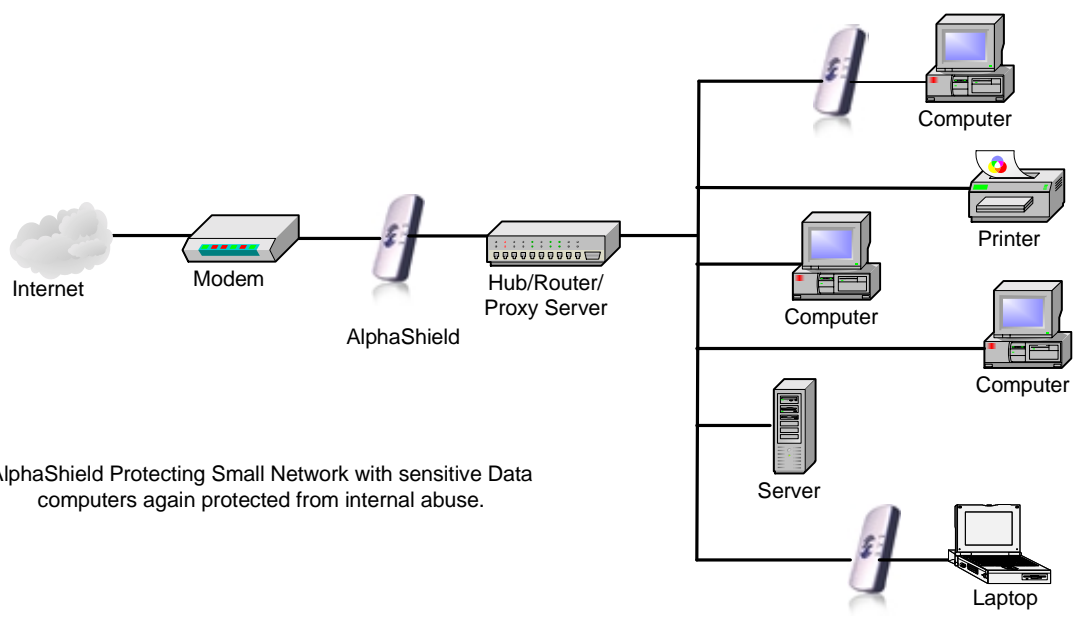

Number of computers supported by AlphaShield depends upon the connection speed and the capabilities of the NAT device AlphaShield supports 96 sessions.

AlphaShield Protecting Small Network with sensitive Data computers again protected from internal abuse.

AlphaShield protecting the LAN with VOIP printer and Web server.

AlphaShield protecting the LAN through PC Port and supporting Web Server through AUX Port.

Number of computers supported by AlphaShield depends upon the connection speed and the capabilities of the NAT device AlphaShield supports 96 sessions.

AlphaShield Protecting computer with Sensitive Data in the network from Internal Abuse.

User with more than one computer at home/ small office using Wireless Router.

Number of computers supported by AlphaShield depends upon the connection speed and the capabilities of the NAT device AlphaShield supports 96 sessions.