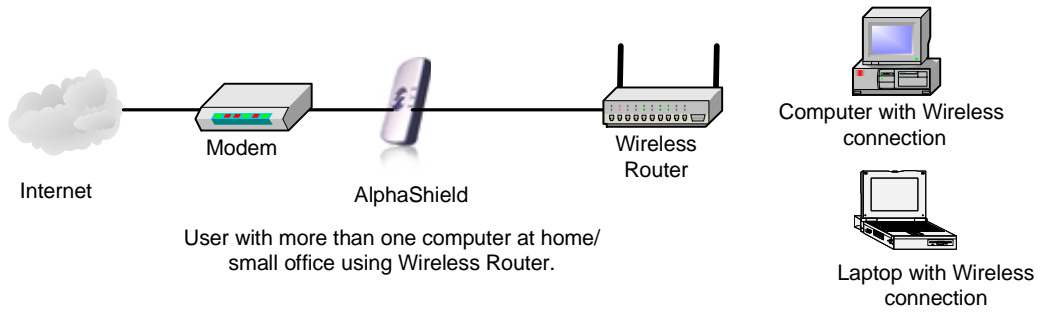

AlphaShield protecting the LAN with VOIP printer and Web server.

AlphaShield protecting the LAN through PC Port and supporting Web Server through AUX Port.

Number of computers supported by AlphaShield depends upon the connection speed and the capabilities of the NAT device AlphaShield supports 96 sessions.

AlphaShield Protecting computer with Sensitive Data in the network from Internal Abuse.

User with more than one computer at home/ small office using Wireless Router.

Number of computers supported by AlphaShield depends upon the connection speed and the capabilities of the NAT device AlphaShield supports 96 sessions.